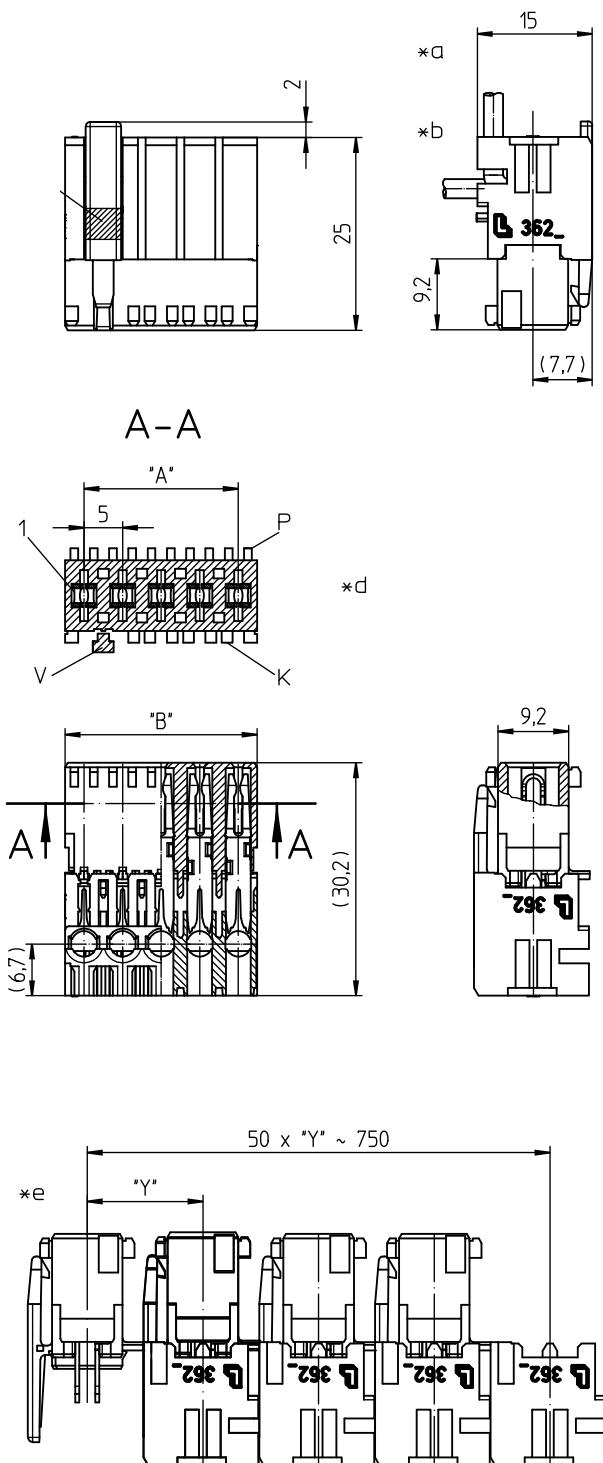

36

3625-1

RAST 5 connectors, pitch 5.0 mm

RAST 5 connector for indirect mating, insulation displacement technology (IDT), with exterior locking, consecutive placement without loss of pitch, for use in a higher temperature range

36

3625-1

#### Mechanical data

Mating with tab contact 6.3 mm x 0.8 mm according to DIN 46244  
Insertion force/contact ≤ 12 N  
Withdrawal force/contact ≥ 1,5 N  
Keying proposals at [www.lumberg.com](http://www.lumberg.com)

---

36

3625-1

Designation	Pole Number	PU (Pieces)	MDQ (Pieces)	Dimensions	
				A (mm)	B (mm)
3625-1 02 M05S03	2	3600	3600	5	10
3625-1 03 M05S03	3	2250	2250	10	15
3625-1 04 M05S03	4	1800	1800	15	20

Designation to be completed by further details (e.g. for keying, color or material options).