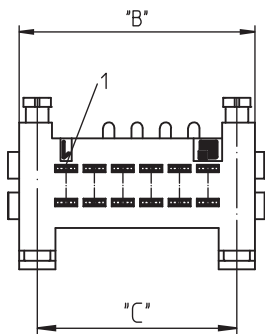

73

733520

Environmental conditions

Temperature range -40 °C/+130 °C¹
¹ upper limit temperature (insulating body) RTI (electrical) of the UL Yellow Card

Materials

Insulating body PBT, V-0 nach UL94¹
Contact spring CuSn, silver-plated
¹ material halogen-free, GWFI 850 °C (0,40 mm), GWIT 775 °C (0,40 mm)

Mechanical data

Mating with printed circuit board 1.6 ± 0.14 mm
Insertion force/contact ≤ 3 N
Withdrawal force/contact ≥ 3 N
Retaining force/locking ≥ 50 N

Connectable conductors for IDT area

Construction discrete conductor, notched flat cable 2.5 mm
Section min. 0,22 mm²
Section max. 0,38 mm²
Insulation diameter ≤ 1.6 mm
Approved cables at www.lumberg.com

Electrical data (at T_{amb} 20 °C)

Contact resistance ≤ 5 mΩ
Rated current 4 A (T_{amb} 85 °C)
Rated voltage 50 V AC¹
Material group I (IEC)/0 (UL) (CTI ≥ 600)¹
Creepage distance 0,60 mm
Clearance 0,60 mm
Insulation resistance > 1 GΩ

¹ according to IEC 60664/DIN EN 60664, CTI UL classification according to ANSI/UL 746A

Associated products

Harnessing equipment
HA7335e HA7335e-CA