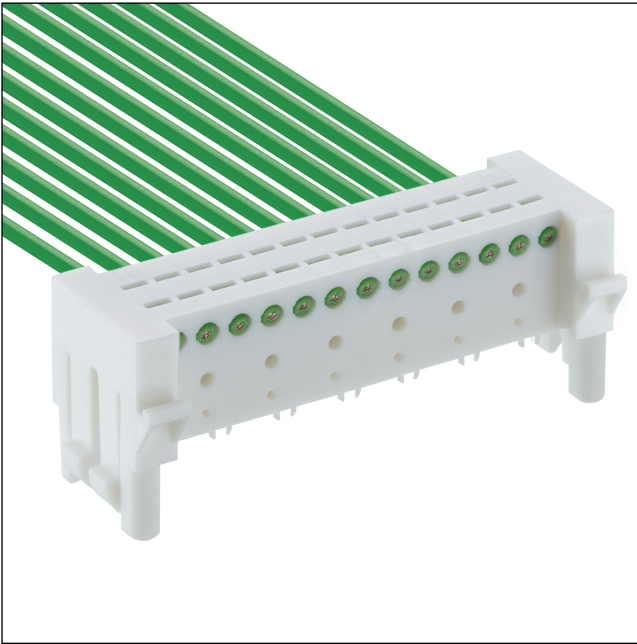

73

733520

SmartSKEDD direct connectors, pitch 2.5 mm

SmartSKEDD direct connector, insulation displacement technology (IDT), with keying pins, positioning spigot and locking on the printed circuit board
contact pitch 2.5 mm

Approvals:  pending

73

733520

Environmental conditions

Temperature range -40 °C/+130 °C¹
¹ upper limit temperature (insulating body) RTI (electrical) of the UL Yellow Card

Materials

Insulating body PBT, V-0 nach UL94¹
 Contact spring CuSn, silver-plated
¹ material halogen-free, GWFI 850 °C (0,40 mm), GWIT 775 °C (0,40 mm)

Mechanical data

Mating with printed circuit board 1.6 ± 0.14 mm
 Insertion force/contact ≤ 3 N
 Withdrawal force/contact ≥ 3 N
 Retaining force/locking ≥ 50 N

Connectable conductors for IDT area

Construction discrete conductor, notched flat cable 2.5 mm
 Section min. 0,22 mm²
 Section max. 0,38 mm²
 Insulation diameter ≤ 1.6 mm
 Approved cables at www.lumberg.com 