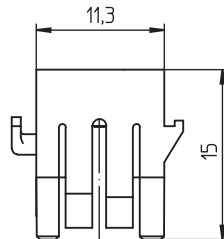

73

733520

Environmental conditions

Temperature range -40 °C/+130 °C¹
¹ upper limit temperature (insulating body) RTI (electrical) of the UL Yellow Card

Materials

Insulating body PBT, V-0 nach UL94¹
Contact spring CuSn, silver-plated
¹ material halogen-free, GWFI 850 °C (0,40 mm), GWIT 775 °C (0,40 mm)

Mechanical data

Mating with printed circuit board 1.6 ± 0.14 mm
Insertion force/contact ≤ 3 N
Withdrawal force/contact ≥ 3 N
Retaining force/locking ≥ 50 N

Connectable conductors for IDT area

Construction discrete conductor, notched flat cable 2.5 mm
Section min. 0,22 mm²
Section max. 0,38 mm²
Insulation diameter ≤ 1.6 mm
Approved cables at www.lumberg.com

Electrical data (at T_{amb} 20 °C)

Contact resistance ≤ 5 mΩ
Rated current 4 A (T_{amb} 85 °C)
Rated voltage 50 V AC¹
Material group I (IEC)/0 (UL) (CTI ≥ 600)¹
Creepage distance 0,60 mm
Clearance 0,60 mm
Insulation resistance > 1 GΩ

¹ according to IEC 60664/DIN EN 60664, CTI UL classification according to ANSI/UL 746A

Associated products

Harnessing equipment
HA7335e HA7335e-CA