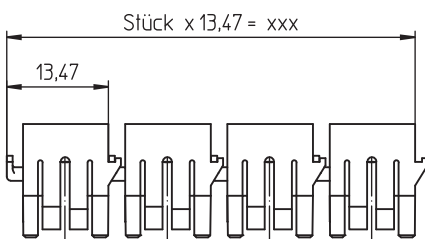

73

733520

Environmental conditions

Temperature range -40 °C/+130 °C¹
¹ upper limit temperature (insulating body) RTI (electrical) of the UL Yellow Card

Materials

Insulating body PBT, V-0 nach UL94¹
Contact spring CuSn, silver-plated
¹ material halogen-free, GWFI 850 °C (0,40 mm), GWIT 775 °C (0,40 mm)

Mechanical data

Mating with printed circuit board 1.6 ± 0.14 mm
Insertion force/contact ≤ 3 N
Withdrawal force/contact ≥ 3 N
Retaining force/locking ≥ 50 N

Connectable conductors for IDT area

Construction discrete conductor, notched flat cable 2.5 mm
Section min. 0,22 mm²
Section max. 0,38 mm²
Insulation diameter ≤ 1.6 mm
Approved cables at www.lumberg.com

Electrical data (at T_{amb} 20 °C)

Contact resistance ≤ 5 mΩ
Rated current 4 A (T_{amb} 85 °C)
Rated voltage 50 V AC¹
Material group I (IEC)/0 (UL) (CTI ≥ 600)¹
Creepage distance 0,60 mm
Clearance 0,60 mm
Insulation resistance > 1 GΩ

¹ according to IEC 60664/DIN EN 60664, CTI UL classification according to ANSI/UL 746A

Associated products

Harnessing equipment
HA7335e HA7335e-CA