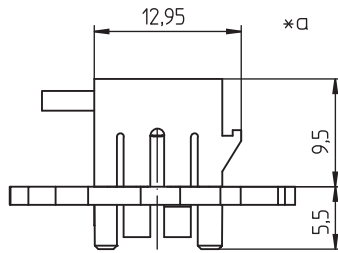

73

733520

Environmental conditions

Temperature range -40 °C/+130 °C¹
¹ upper limit temperature (insulating body) RTI (electrical) of the UL Yellow Card

Materials

Insulating body PBT, V-0 nach UL94¹
Contact spring CuSn, silver-plated
¹ material halogen-free, GWFI 850 °C (0,40 mm), GWIT 775 °C (0,40 mm)

Mechanical data

Mating with printed circuit board 1.6 ± 0.14 mm
Insertion force/contact ≤ 3 N
Withdrawal force/contact ≥ 3 N
Retaining force/locking ≥ 50 N

Connectable conductors for IDT area

Construction discrete conductor, notched flat cable 2.5 mm
Section min. 0,22 mm²
Section max. 0,38 mm²
Insulation diameter ≤ 1.6 mm
Approved cables at www.lumberg.com

Electrical data (at T_{amb} 20 °C)

Contact resistance ≤ 5 mΩ
Rated current 4 A (T_{amb} 85 °C)
Rated voltage 50 V AC¹
Material group I (IEC)/0 (UL) (CTI ≥ 600)¹
Creepage distance 0,60 mm
Clearance 0,60 mm
Insulation resistance > 1 GΩ

¹ according to IEC 60664/DIN EN 60664, CTI UL classification according to ANSI/UL 746A

Associated products

Harnessing equipment
HA7335e HA7335e-CA