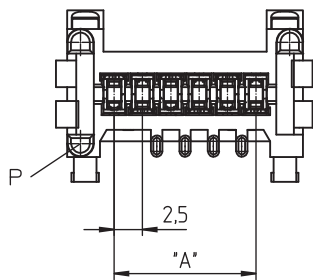

73

733520

Environmental conditions

Temperature range -40 °C/+130 °C¹
¹ upper limit temperature (insulating body) RTI (electrical) of the UL Yellow Card

Materials

Insulating body PBT, V-0 nach UL94¹
Contact spring CuSn, silver-plated
¹ material halogen-free, GWFI 850 °C (0,40 mm), GWIT 775 °C (0,40 mm)

Mechanical data

Mating with printed circuit board 1.6 ± 0.14 mm
Insertion force/contact ≤ 3 N
Withdrawal force/contact ≥ 3 N
Retaining force/locking ≥ 50 N

Connectable conductors for IDT area

Construction discrete conductor, notched flat cable 2.5 mm
Section min. 0,22 mm²
Section max. 0,38 mm²
Insulation diameter ≤ 1.6 mm
Approved cables at www.lumberg.com

Electrical data (at T_{amb} 20 °C)

Contact resistance ≤ 5 mΩ
Rated current 4 A (T_{amb} 85 °C)
Rated voltage 50 V AC¹
Material group I (IEC)/0 (UL) (CTI ≥ 600)¹
Creepage distance 0,60 mm
Clearance 0,60 mm
Insulation resistance > 1 GΩ

¹ according to IEC 60664/DIN EN 60664, CTI UL classification according to ANSI/UL 746A

Associated products

Harnessing equipment
HA7335e HA7335e-CA