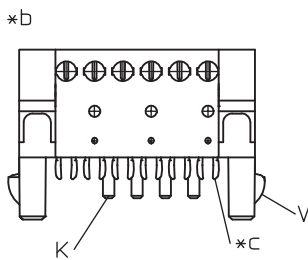

73

733520

Environmental conditions

Temperature range -40 °C/+130 °C¹
¹ upper limit temperature (insulating body) RTI (electrical) of the UL Yellow Card

Materials

Insulating body PBT, V-0 nach UL94¹
Contact spring CuSn, silver-plated
¹ material halogen-free, GWFI 850 °C (0,40 mm), GWIT 775 °C (0,40 mm)

Mechanical data

Mating with printed circuit board 1.6 ± 0.14 mm
Insertion force/contact ≤ 3 N
Withdrawal force/contact ≥ 3 N
Retaining force/locking ≥ 50 N

Connectable conductors for IDT area

Construction discrete conductor, notched flat cable 2.5 mm
Section min. 0,22 mm²
Section max. 0,38 mm²
Insulation diameter ≤ 1.6 mm
Approved cables at www.lumberg.com

Electrical data (at T_{amb} 20 °C)

Contact resistance ≤ 5 mΩ
Rated current 4 A (T_{amb} 85 °C)
Rated voltage 50 V AC¹
Material group I (IEC)/0 (UL) (CTI ≥ 600)¹
Creepage distance 0,60 mm
Clearance 0,60 mm
Insulation resistance > 1 GΩ

¹ according to IEC 60664/DIN EN 60664, CTI UL classification according to ANSI/UL 746A

Associated products

Harnessing equipment
HA7335e HA7335e-CA