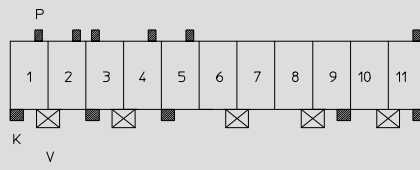

11

11-polig
11 poles
11 pôles

3643 11 K55

Kodierung/keying/codage:

P 1b 2b 3a 4b 5b 11b, K 1c 3c 5c 9d 11d, V 1/2 3/4 6/7 8/9 10/11

12

12-polig
12 poles
12 pôles