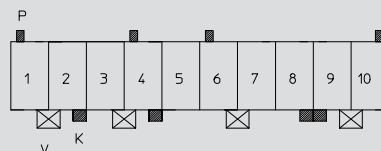

3643 10 K71

Kodierung/keying/codage:
P 1a 4a 6a 10b, K 2d 4d 8d 9c, V 1/2 3/4 6/7 9/10